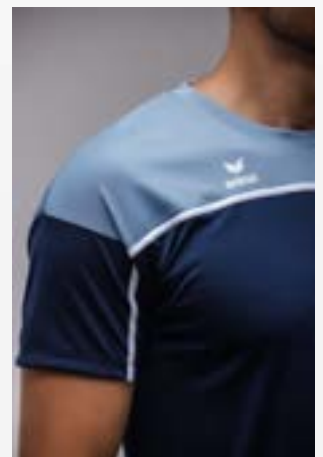

100 % polyester (recyclé)

†† T. 128, 140, 152, 164

CHF 45.00*

† T. S, M, L, XL, XXL, 3XL

CHF 50.00*

† T. 34, 36, 38, 40, 42, 44

CHF 50.00*

ESSENTIAL TEAM SIX WINGS CHANGE by erima LIGA STAR EVO STAR CMPT 3 WINGS CELEBRATE 125